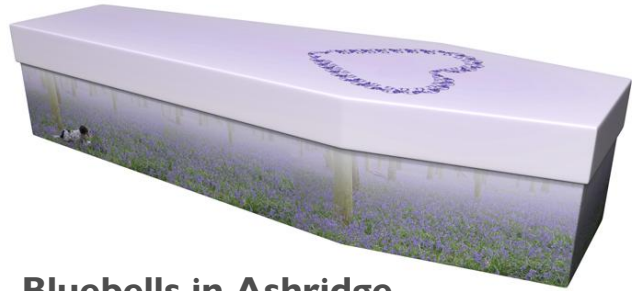

Spitfire

Seaside Sunset

Poppy

From £625

THE COFFIN COLLECTION

Picture Cardboard

Butterfly

Garden