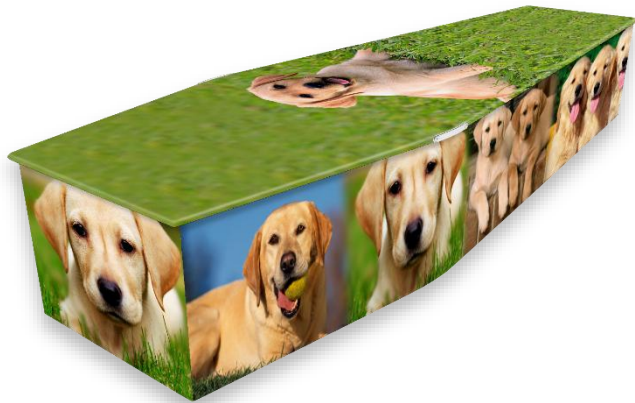

From **£1149**

THE COFFIN COLLECTION

The Kensington

A high quality, traditional solid oak coffin with raised lid, panelled sides and ends in a gloss finish. Fitted with 6 brass effect handles, matching 'T' end bars, wreath holders and name plate.

From **£995**

THE COFFIN COLLECTION

Classic Colourful Coffins

The Classic Design range of picture coffins features a smart varnished wooden trim around the top and bottom of the coffin. Suitable for both burial and cremation, the full range of Colourful coffins designs are available in the Classic style, or you can choose a completely bespoke design, please ask to view the full range.