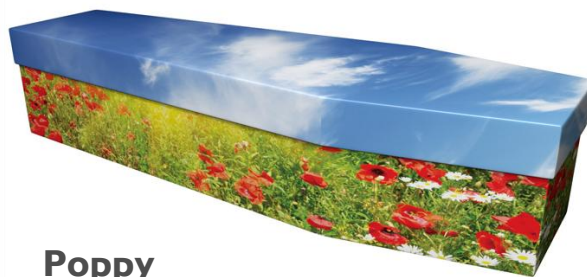

Poppy

From £625