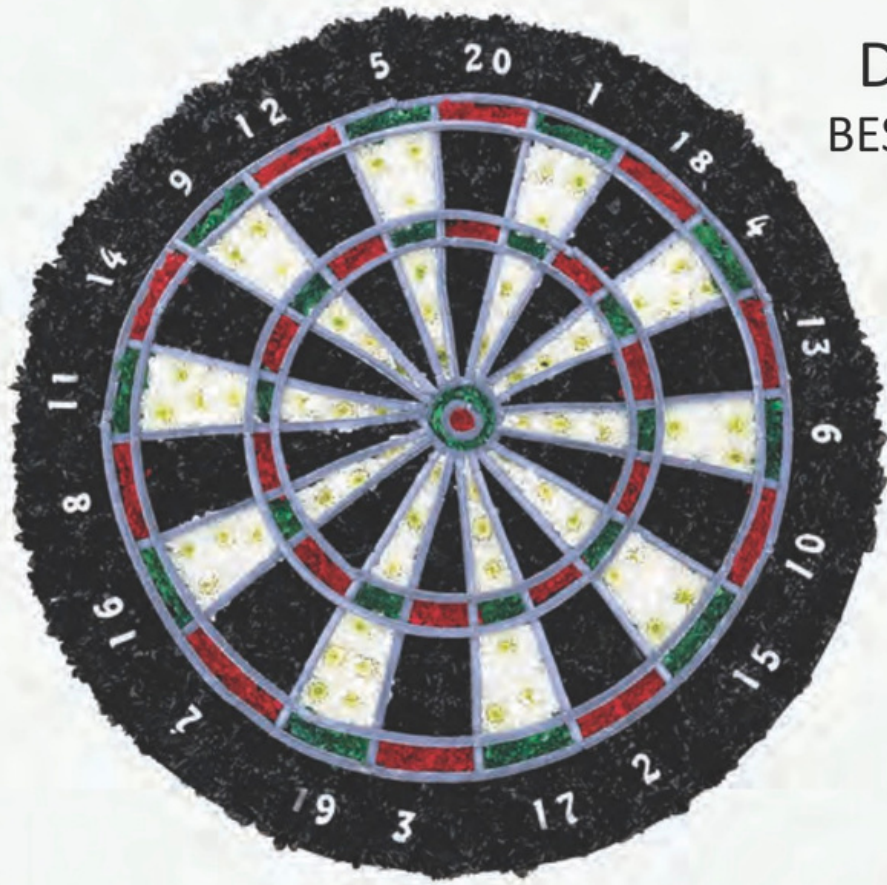

Dartboard
BES030 £350.00