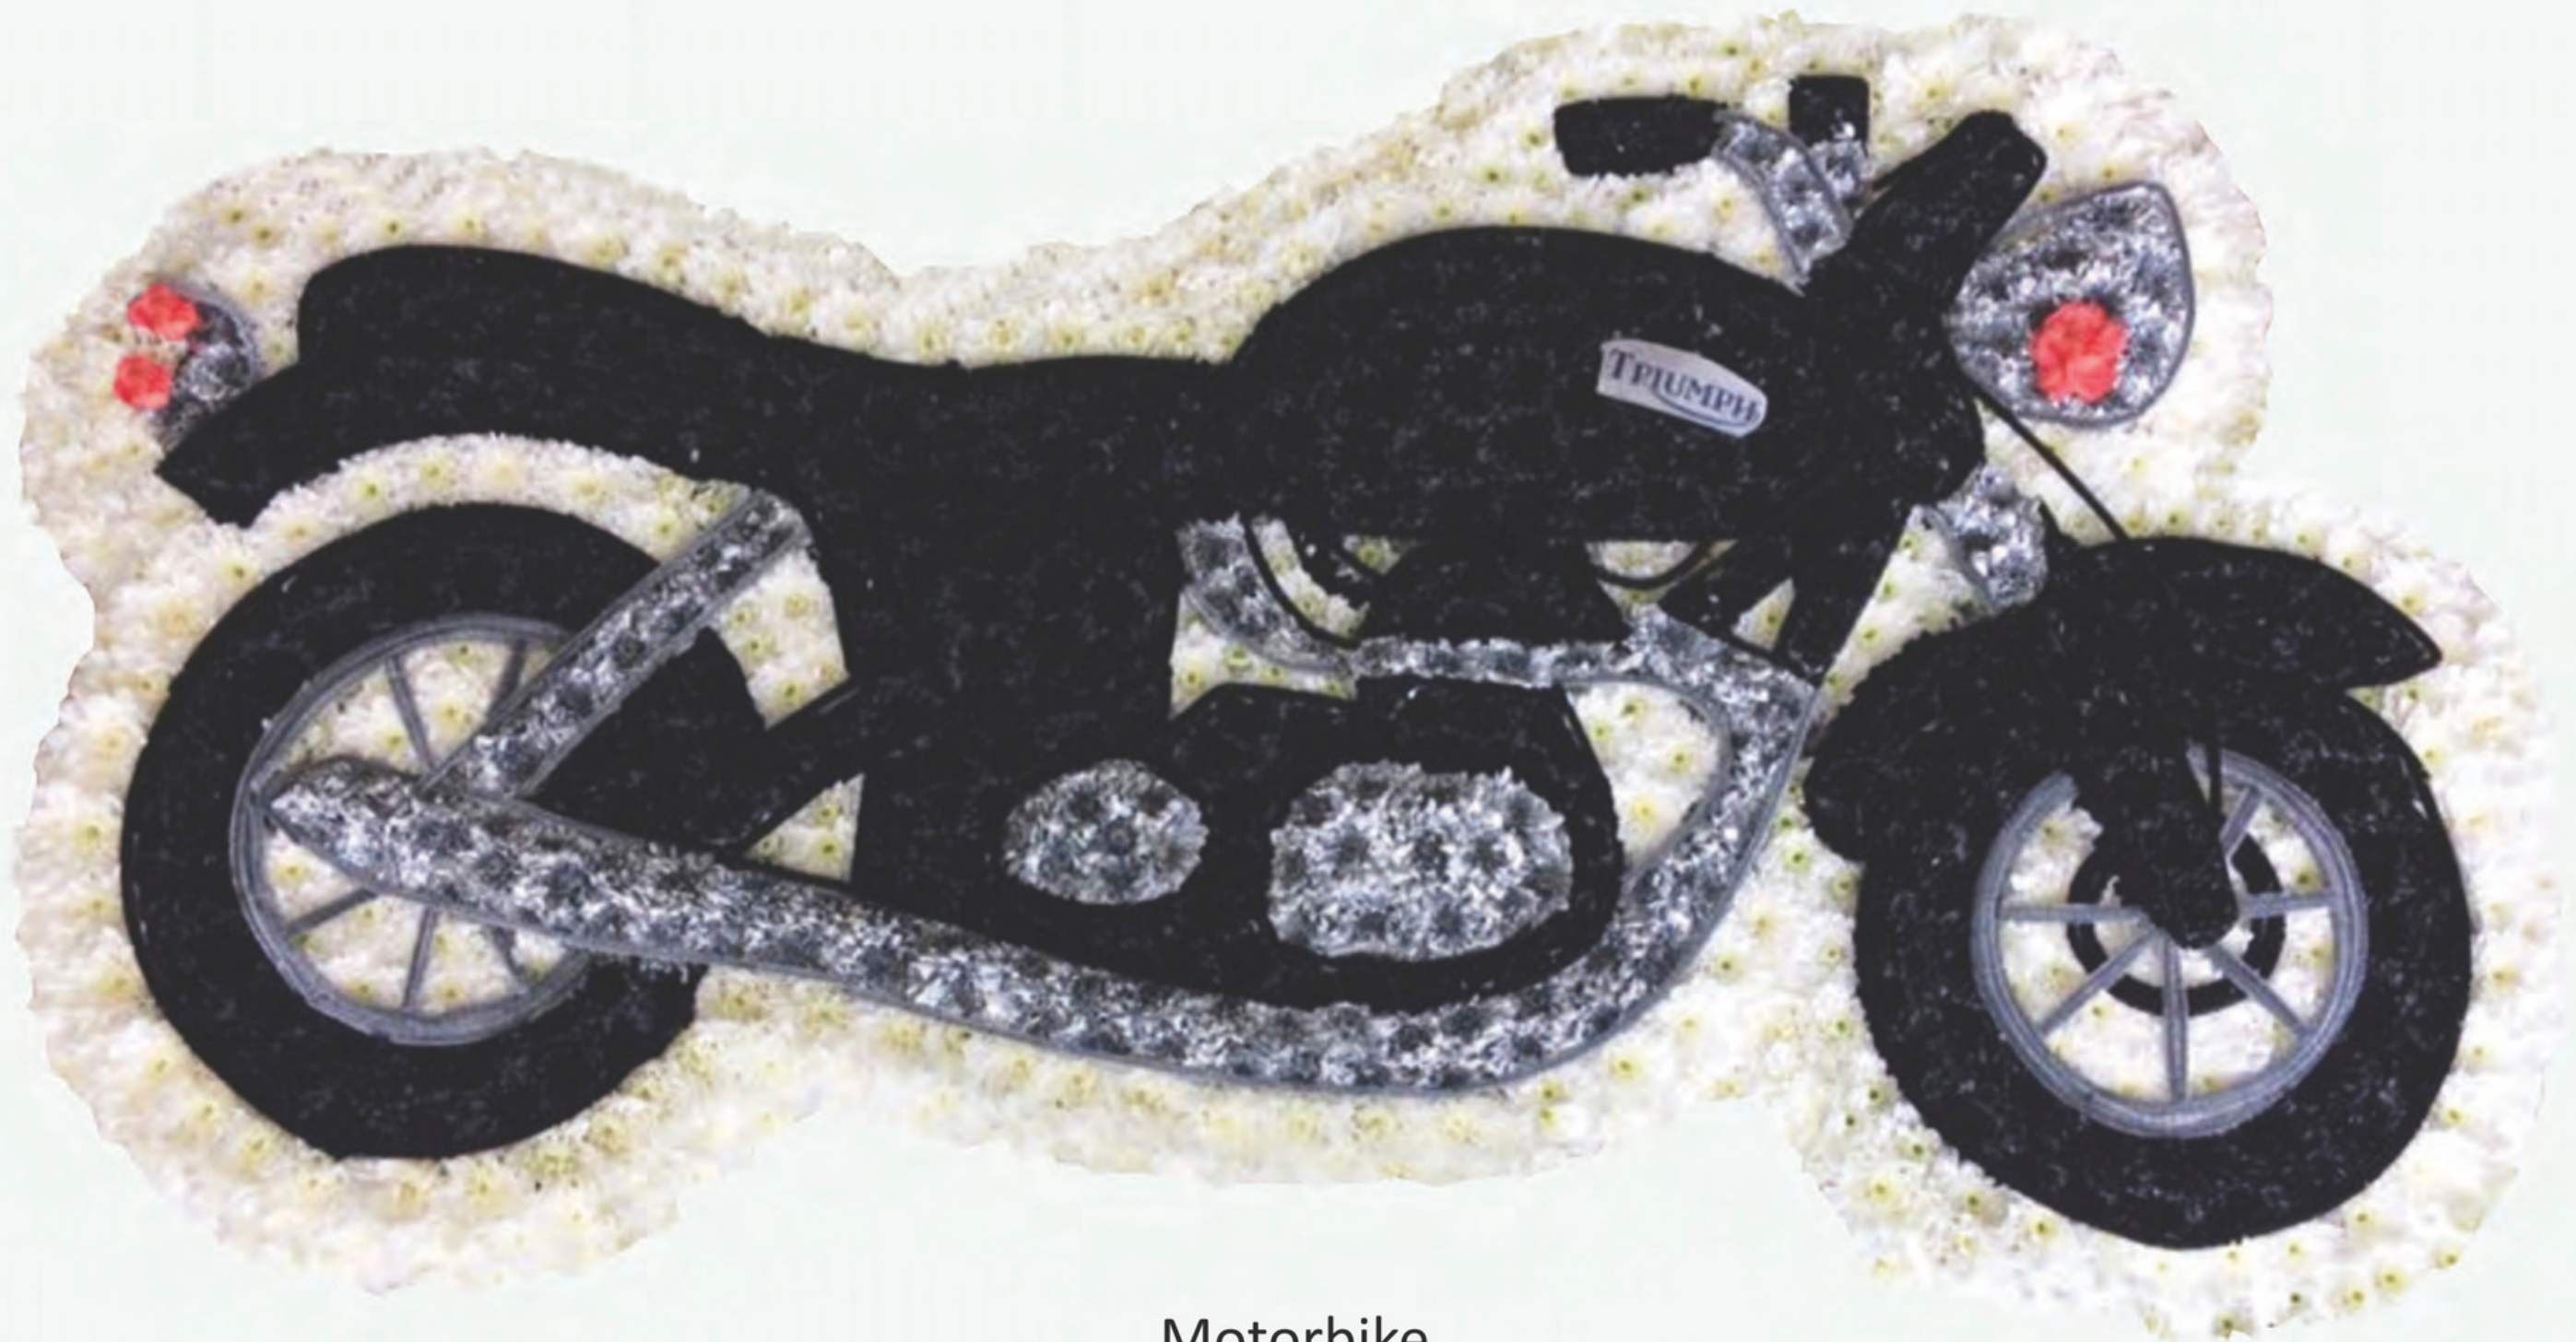

Pink Rose Tied Sheaf
TSH020 £85.00

Red & Yellow Rose Tied Sheaf
TSH025 £85.00

Bespoke Designs

3D Elephant
BES001
Price Available On Request

Motorbike
BES005
Price Available On Request

Football Shirt
BES010 £195.00