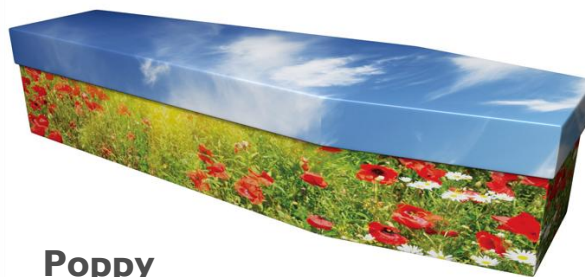

Poppy

From £625